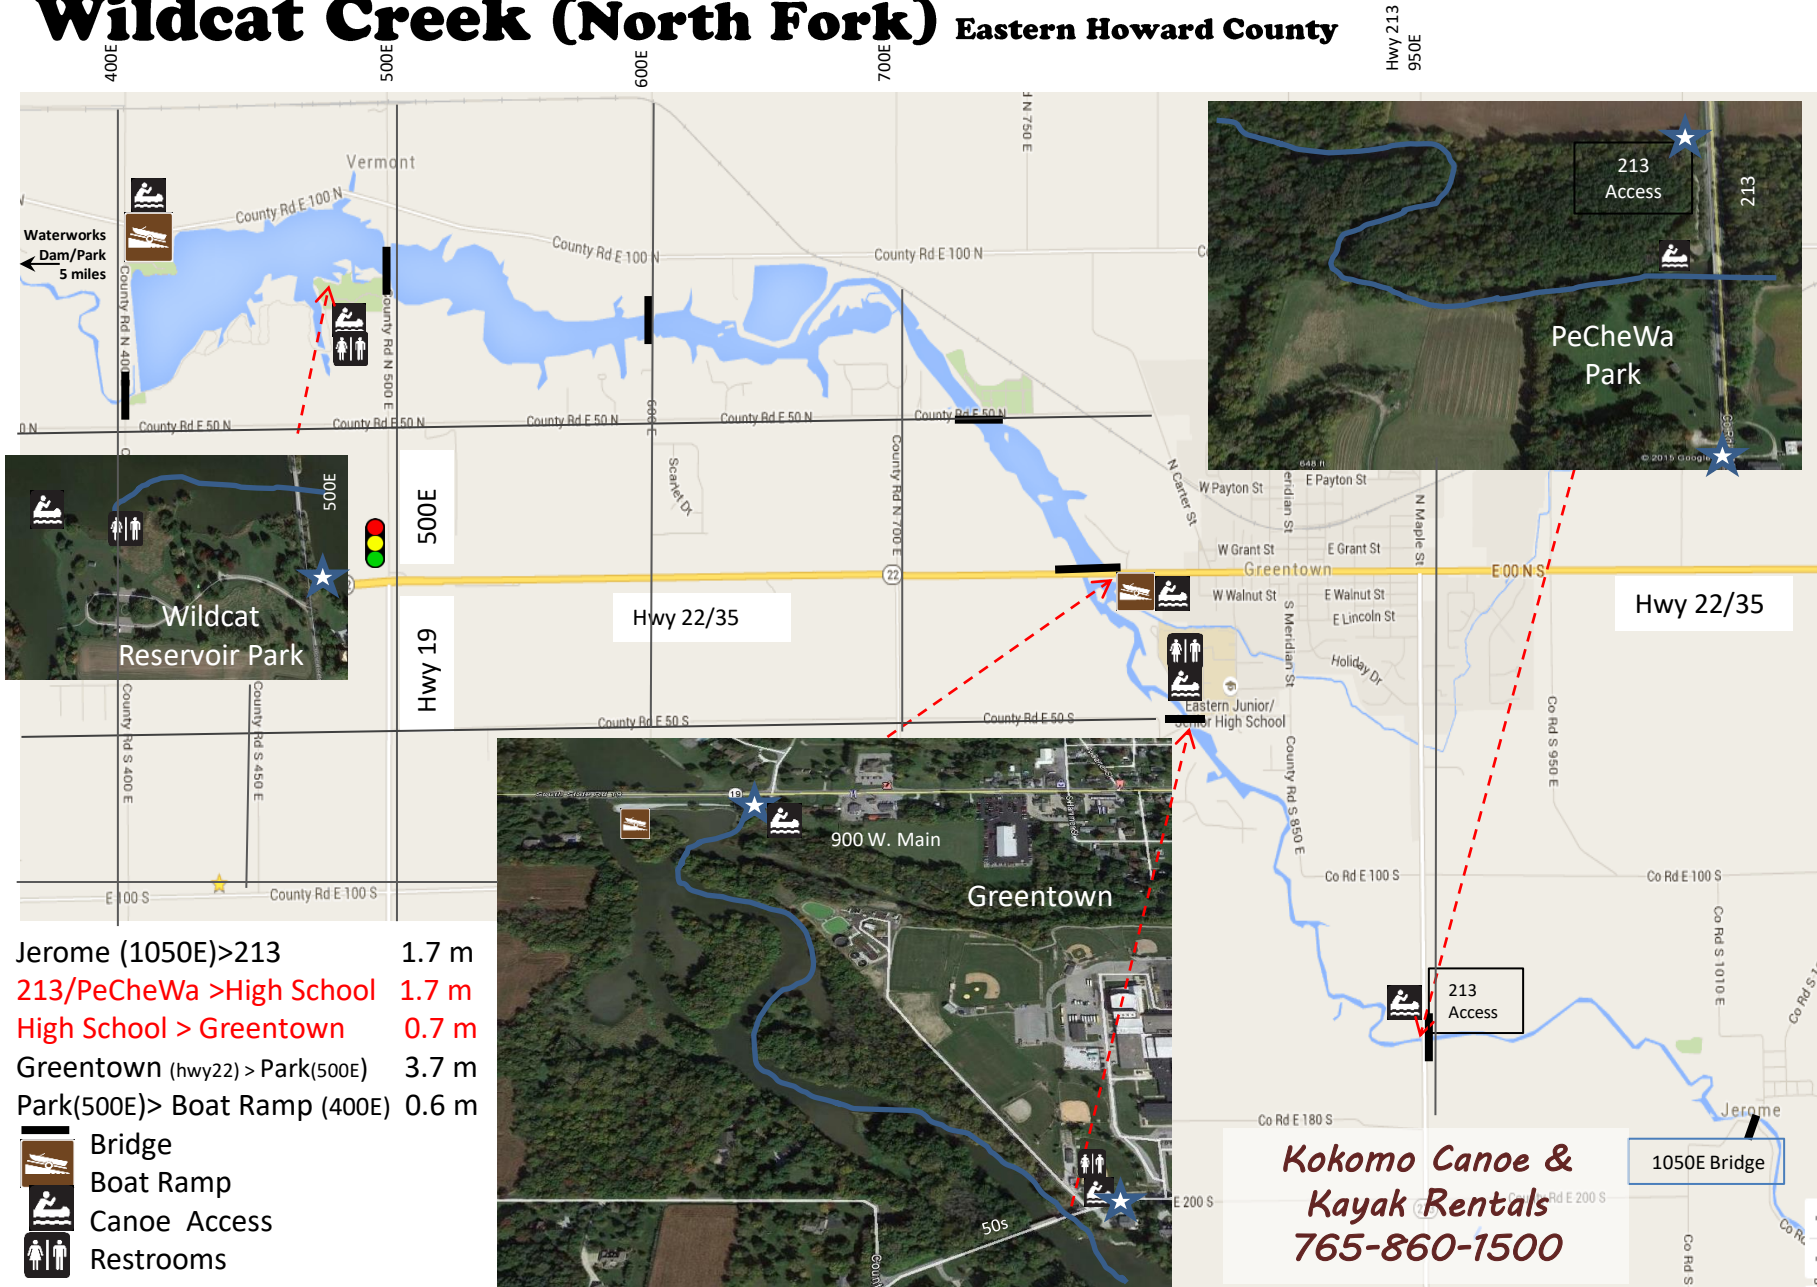

# Wildcat Creek (North Fork) Eastern Howard County